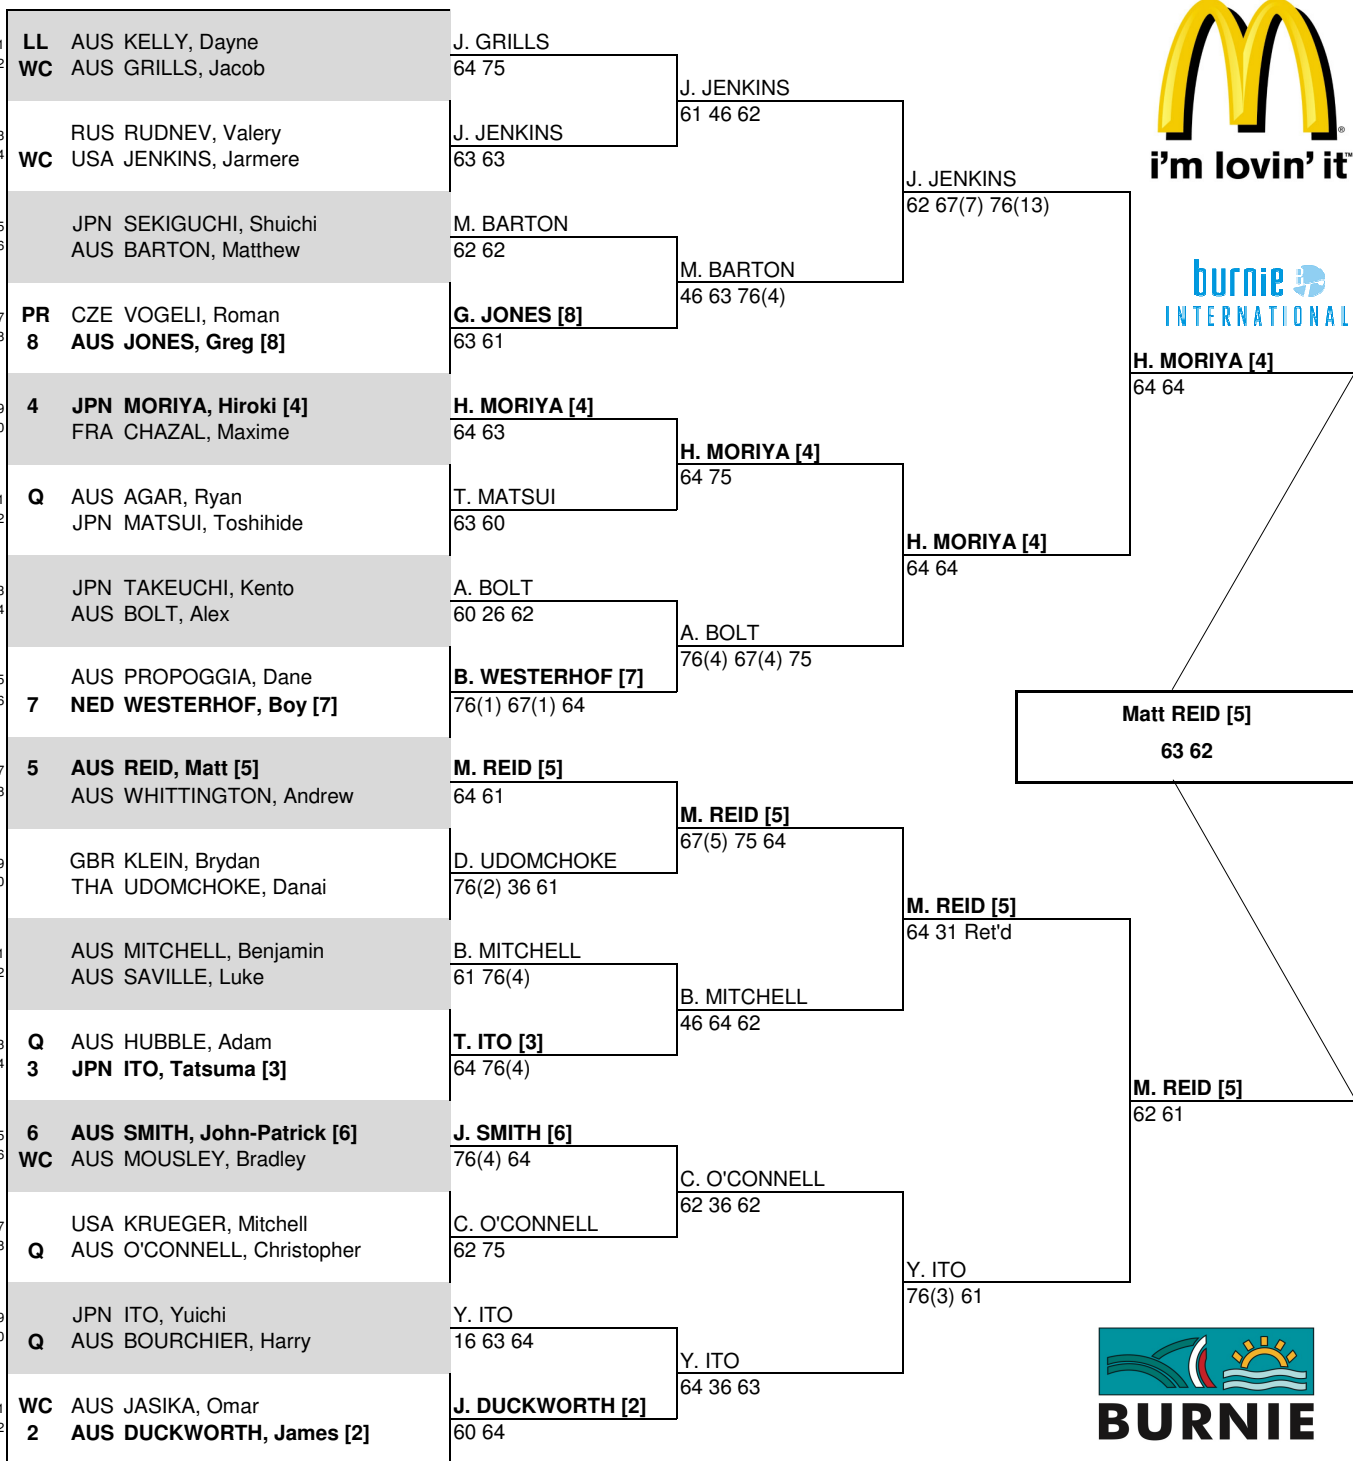

STATUS	NAT	MAIN DRAW SINGLES
--------	-----	--------------------------

ATP, Inc. © Copyright 2014

	SEEDED PLAYERS	RANK	PRIZE MONEY	POINTS	LUCKY LOSERS	REASON	RETIREMENTS/WO	REASON	
1	KLAHN, Bradley	93	WINNER	\$7,200	80	D. Kelly	B. Mitchell	Back pain	
2	DUCKWORTH, James	133	FINALIST	\$4,240	48				
3	ITO, Tatsuma	156	SEMI-FINALIST	\$2,510	29				
4	MORIYA, Hiroki	204	QUARTER-FINALIST	\$1,460	15				
5	REID, Matt	227	SECOND ROUND	\$860	7				
6	SMITH, John-Patrick	229	FIRST ROUND	\$520	0				
7	WESTERHOF, Boy	240	FOLLOW LIVE SCORING AT www.ATPWorldTour.com						
8	JONES, Greg	259							
					LAST DIRECT ACCEPTANCE	Kento Takeuchi (569)	ATP SUPERVISOR(S)	Andrei Kornilov/Scott Ray	