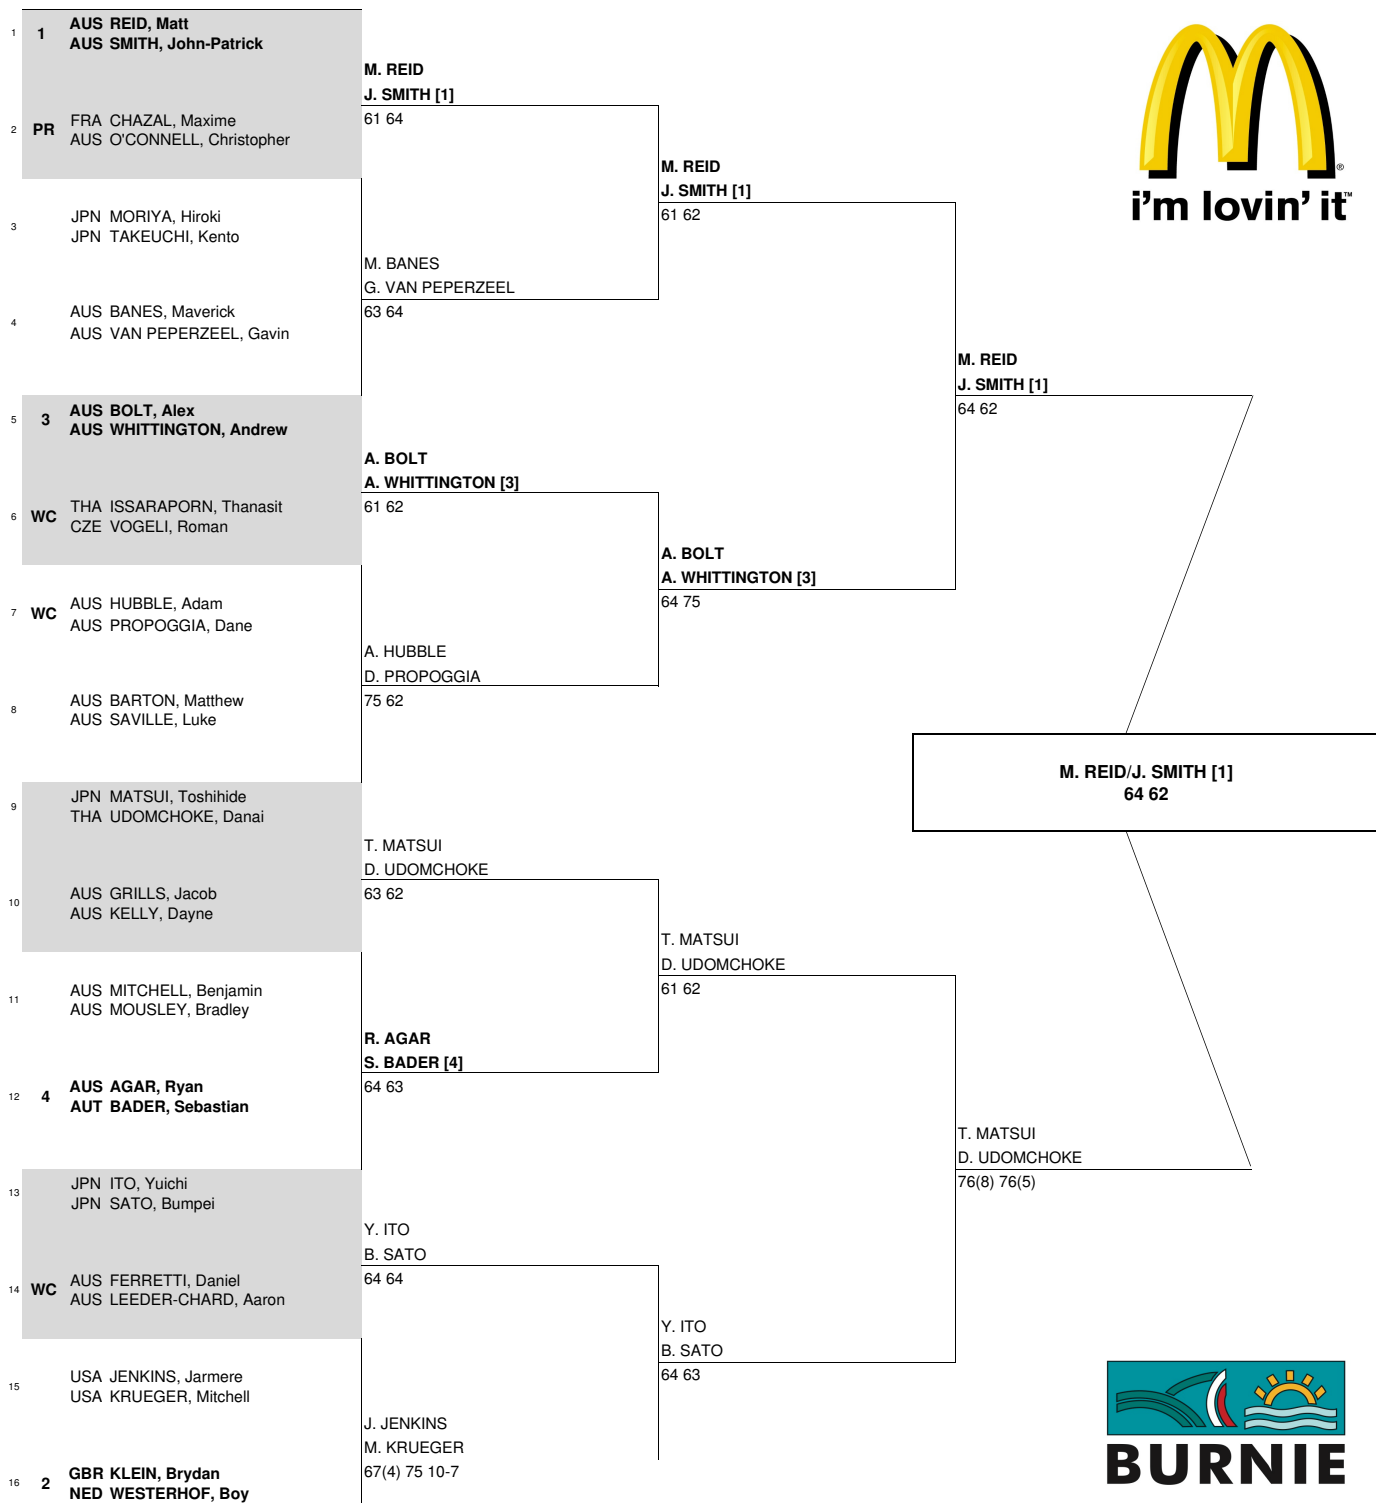

STATUS	NAT.	MAIN DRAW DOUBLES
--------	------	--------------------------

ATP Tour © Copyright 2014

	SEEDED TEAMS	RANK	PRIZE MONEY (PER TEAM)	POINTS	ALTERNATES	REASON	RETIREMENTS/WALKOVERS	REASON
1	REID, Matt / SMITH, John-Patrick	191	WINNER	\$3,100 80				
2	KLEIN, Brydan / WESTERHOF, Boy	349	FINALIST	\$1,800 48				
3	BOLT, Alex / WHITTINGTON, Andrew	427	SEMI-FINALIST	\$1,080 29				
4	AGAR, Ryan / BADER, Sebastian	501	QUARTER-FINALIST	\$640 15				
	FOLLOW LIVE SCORING AT www.ATPWorldTour.com		FIRST ROUND	\$360 0				

LAST DIRECT ACCEPTANCE:

Chazal/O'Connell (1717)

CHALLENGER SUPERVISOR

Andrei Kornilov/Scott Ray